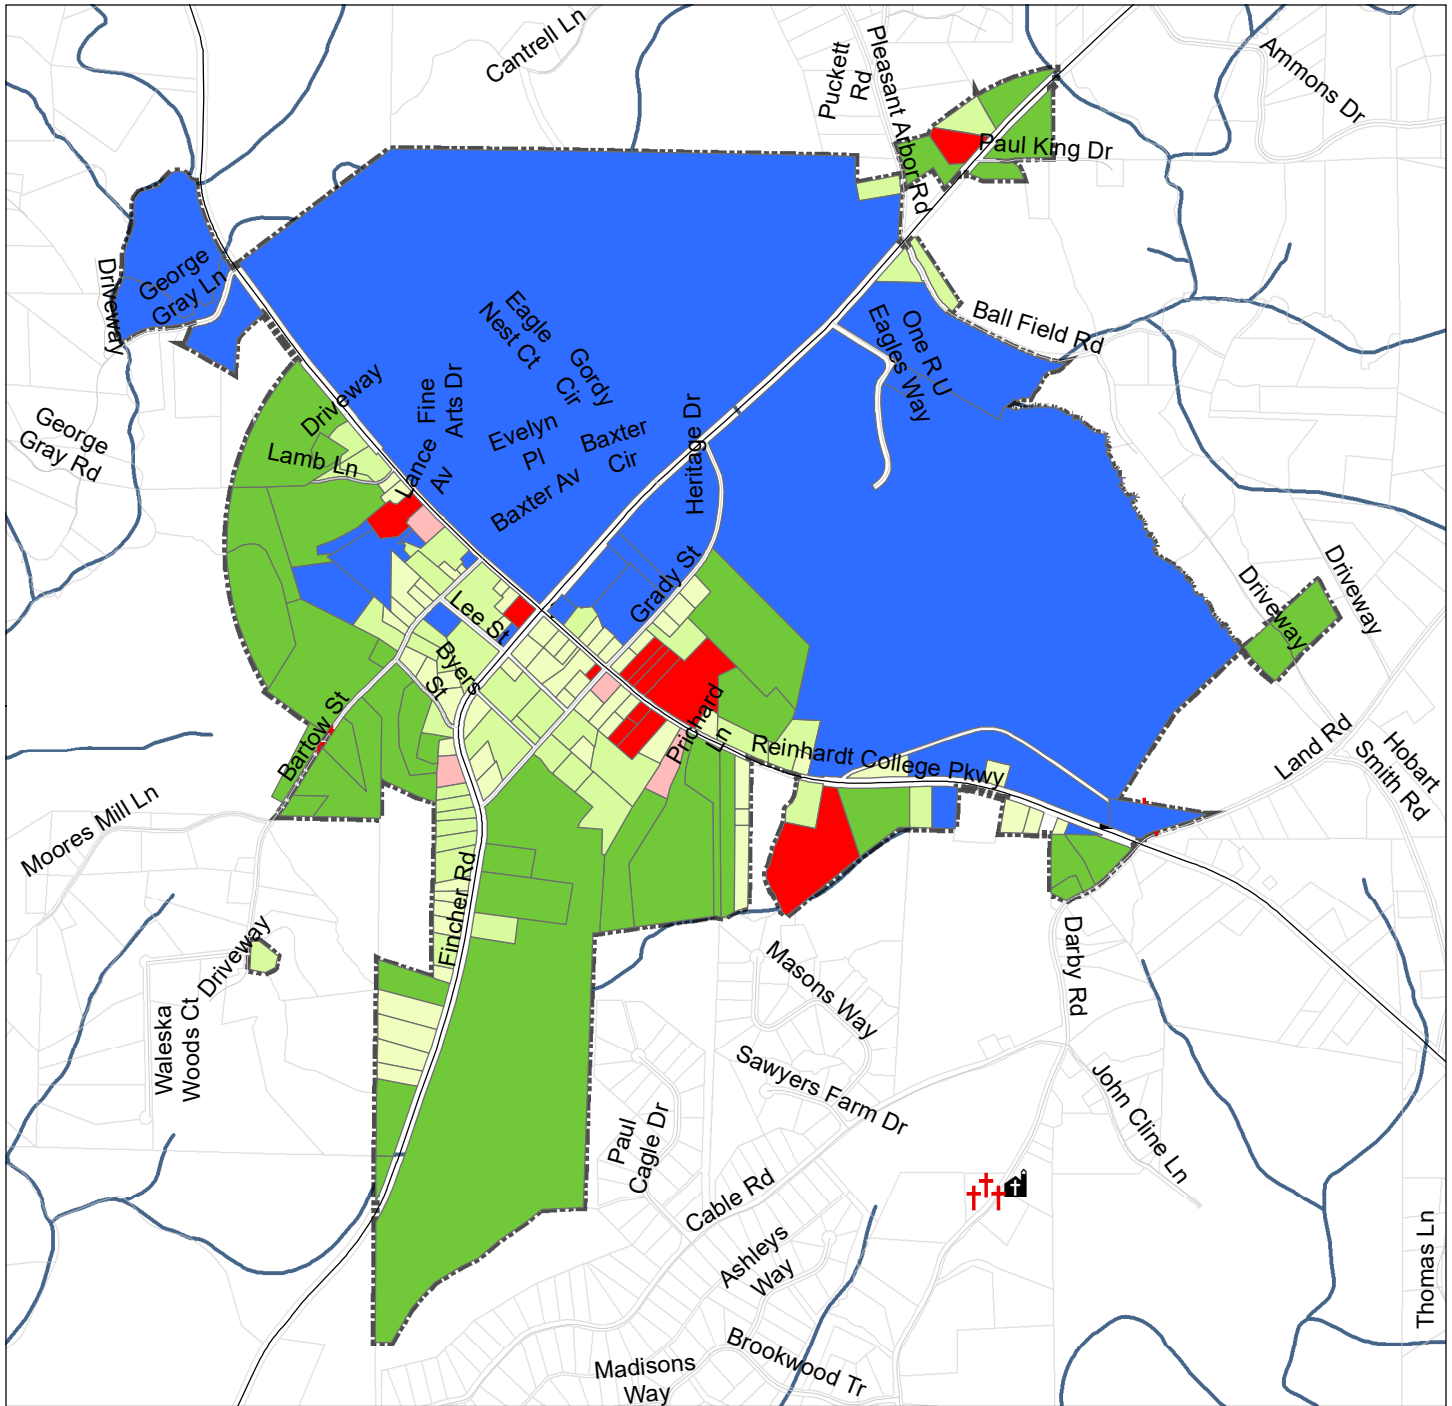

# City of Waleska Zoning Map

## Legend

City Boundaries

## Zoning

- R-80
- R-40
- R-30
- OI
- NC
- GC

This map has been compiled from the most up to date and reliable sources available. Cherokee County is not responsible for errors and omissions contained in this map. No warranties or representations are expressed or implied in fact or in law.